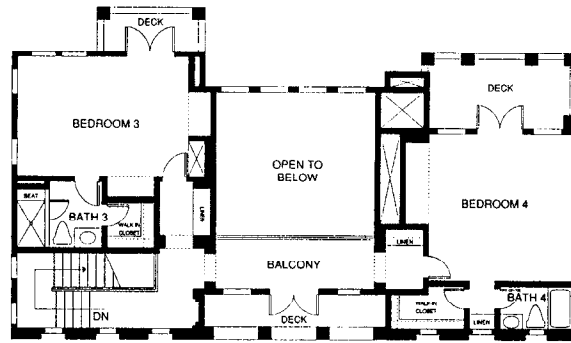

TRACT: (PERZ) Perazul MODEL: B Villa Portofino (2) - 4165 Sq.Ft. Sq.Ft. (Approx)
 Copyright ©The Inside Tract™ - All rights reserved.

©The Inside Tract™
 SECOND FLOOR

Setup & Options

- Two Stories
- Four Bedrooms with Private Baths
- Powder Room
- Family Entertainment Room
- Gourmet Island Kitchen with Nook
- First-Level Master Suite
- Private Entry Courtyard and Central Courtyard
- Front Balcony and Two View Decks off of Secondary Bedrooms
- Four-Car Split/Tandem Garage
- Approximately 4,100 Square Feet

A Variety of Options include:

- Front Master Suite on First Floor
- Home Office Suite
- Home Office on First Floor
- Secondary Bedrooms on First Floor
- Bonus Room
- Bedroom Five with Bath Five
- Rear Master Suite on Second Floor
- Front Master Suite on Second Floor
- Upstairs Loft/Study at Entry Tower