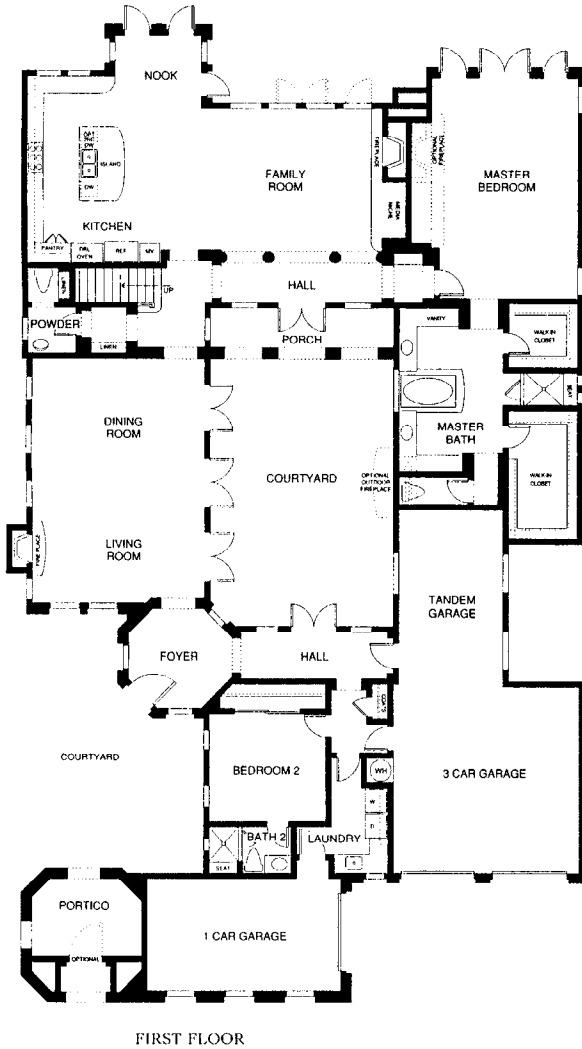

TRACT: (PERZ) Perazul MODEL: B Villa Portofino (2) - 4165 Sq.Ft. Sq.Ft. (Approx)
 Copyright ©The Inside Tract™ - All rights reserved.

©The Inside Tract™
 SECOND FLOOR

Setup & Options

- Two Stories
- Four Bedrooms with Private Baths
- Powder Room
- Family Entertainment Room
- Gourmet Island Kitchen with Nook
- First-Level Master Suite
- Private Entry Courtyard and Central Courtyard
- Front Balcony and Two View Decks off of Secondary Bedrooms
- Four-Car Split/Tandem Garage
- Approximately 4,100 Square Feet

A Variety of Options include:

- Front Master Suite on First Floor
- Home Office Suite
- Home Office on First Floor
- Secondary Bedrooms on First Floor
- Bonus Room
- Bedroom Five with Bath Five
- Rear Master Suite on Second Floor
- Front Master Suite on Second Floor
- Upstairs Loft/Study at Entry Tower